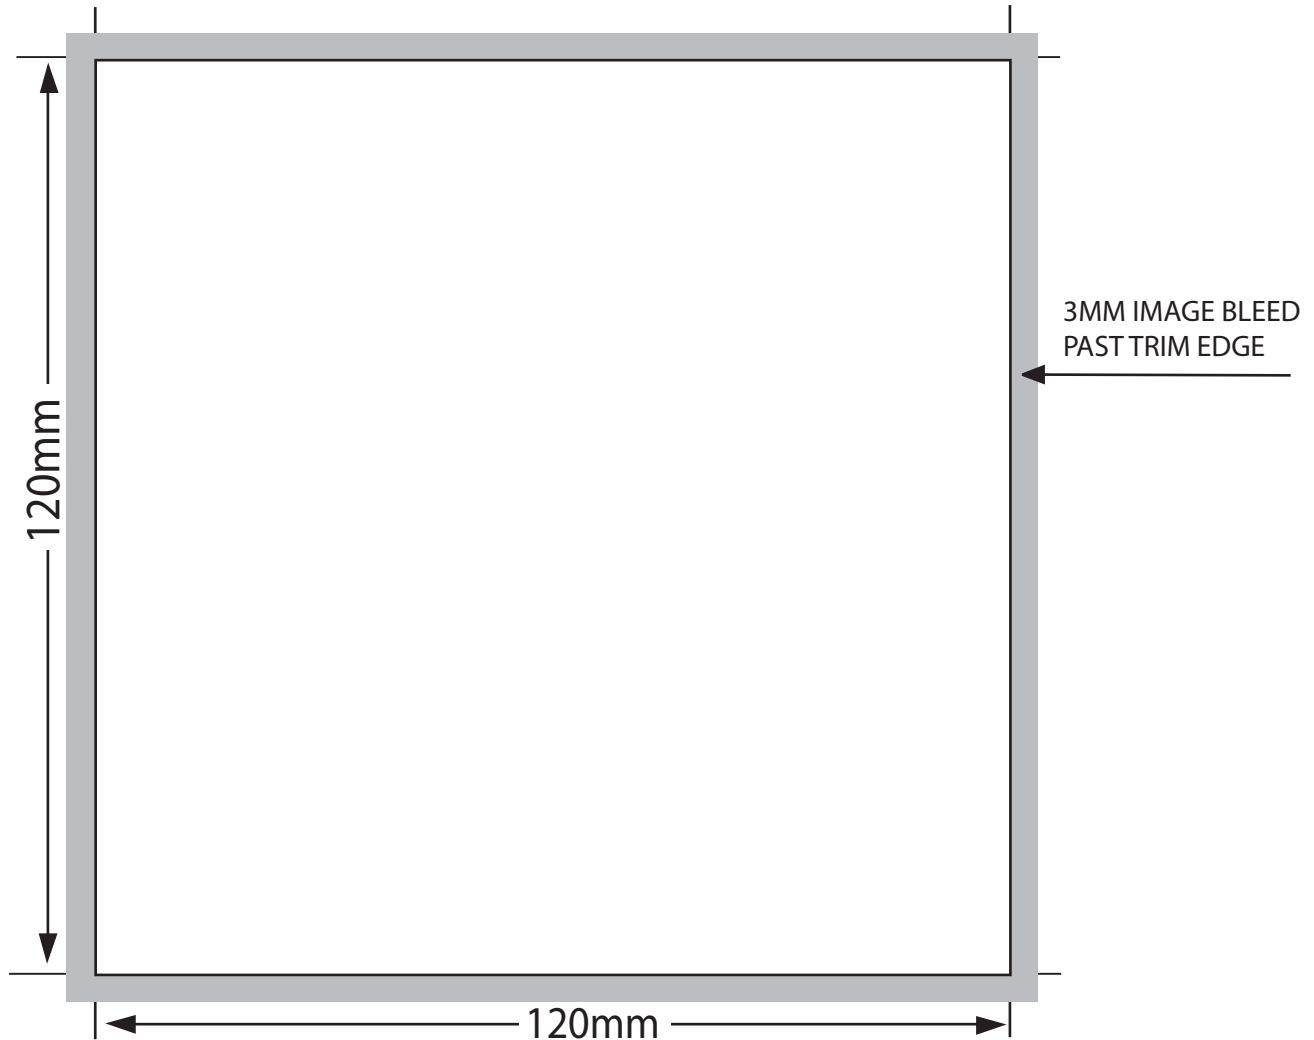

CD case front inserts / booklet

NOTE: This layout is applicable for 2pp, 4pp, 8pp, 12pp, 16pp, 32pp, 36pp **Saddle Stitch CD booklet**.
Please supply the files in individual page, with a minimum of 3mm bleed and also indicate the page number.